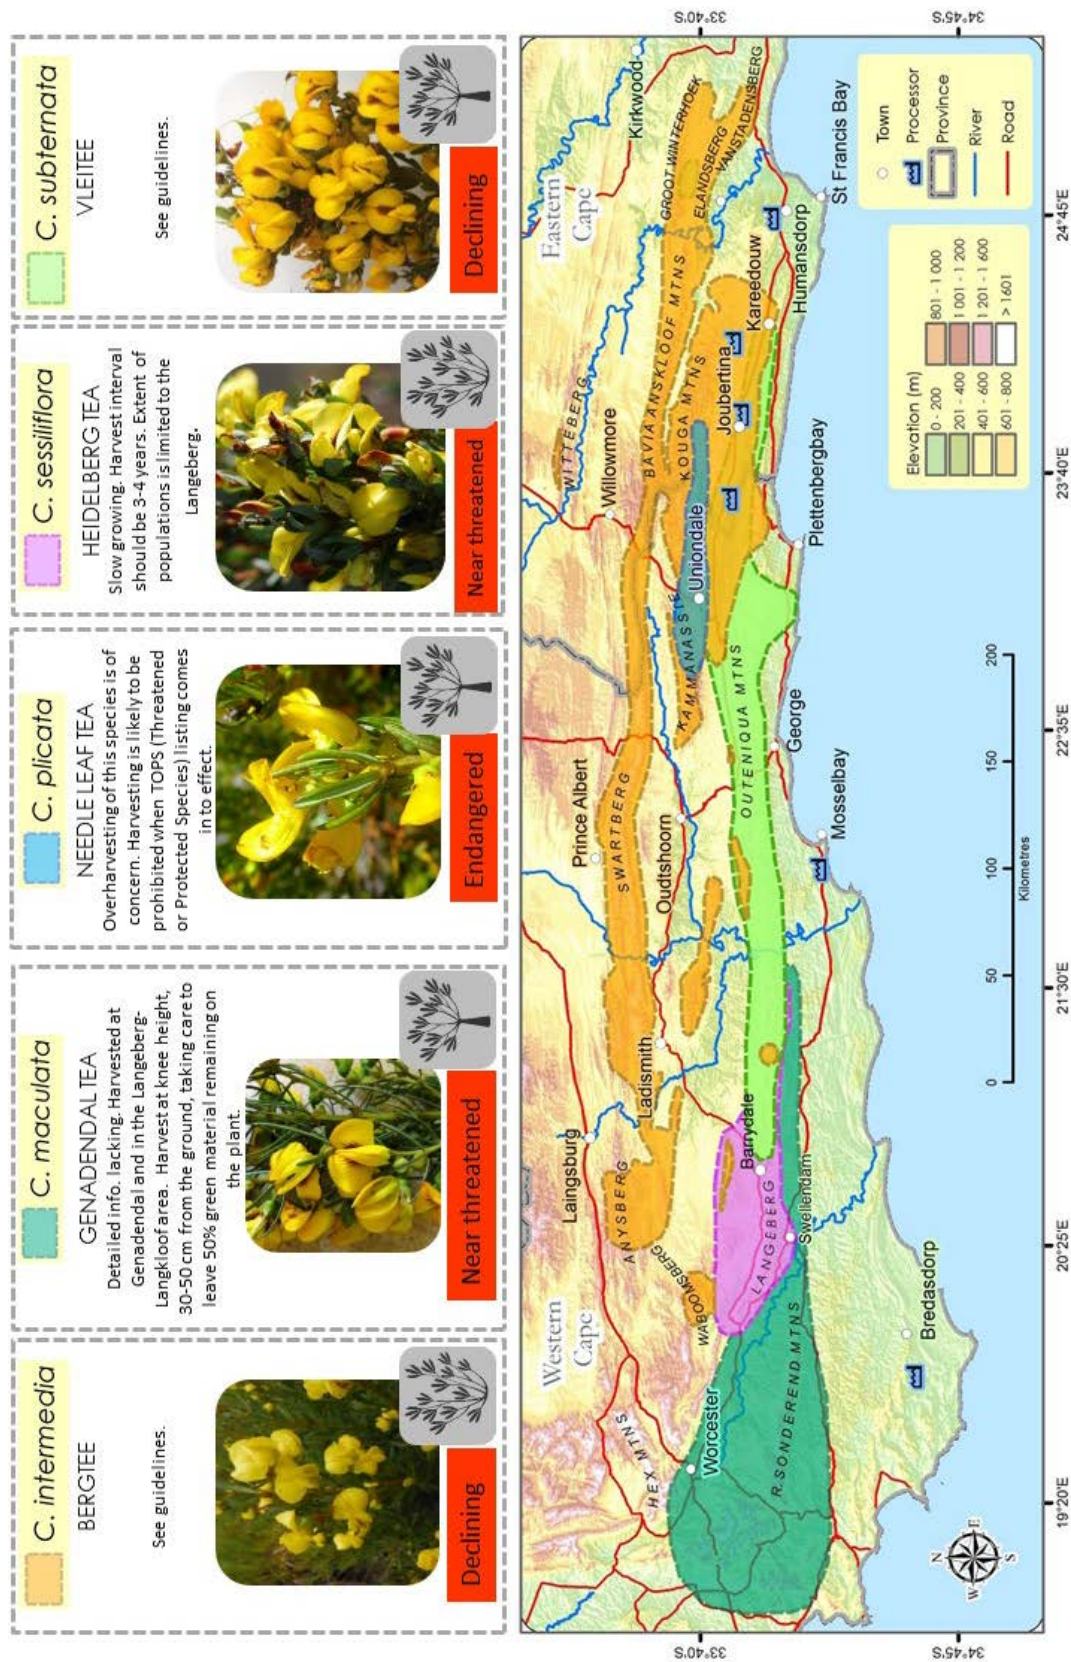

Distribution map: Wild harvested honeybush species

The red block text indicates the species IUCN Red List status which is linked to TOPS listing. The icons indicate reseed or resprouter growth form.

CITATION: McGregor, G.K. (2018). *The Wild Honeybush Harvesting Field Guide*. Department of Environmental Affairs and Development Planning, Western Cape Government, Cape Town.